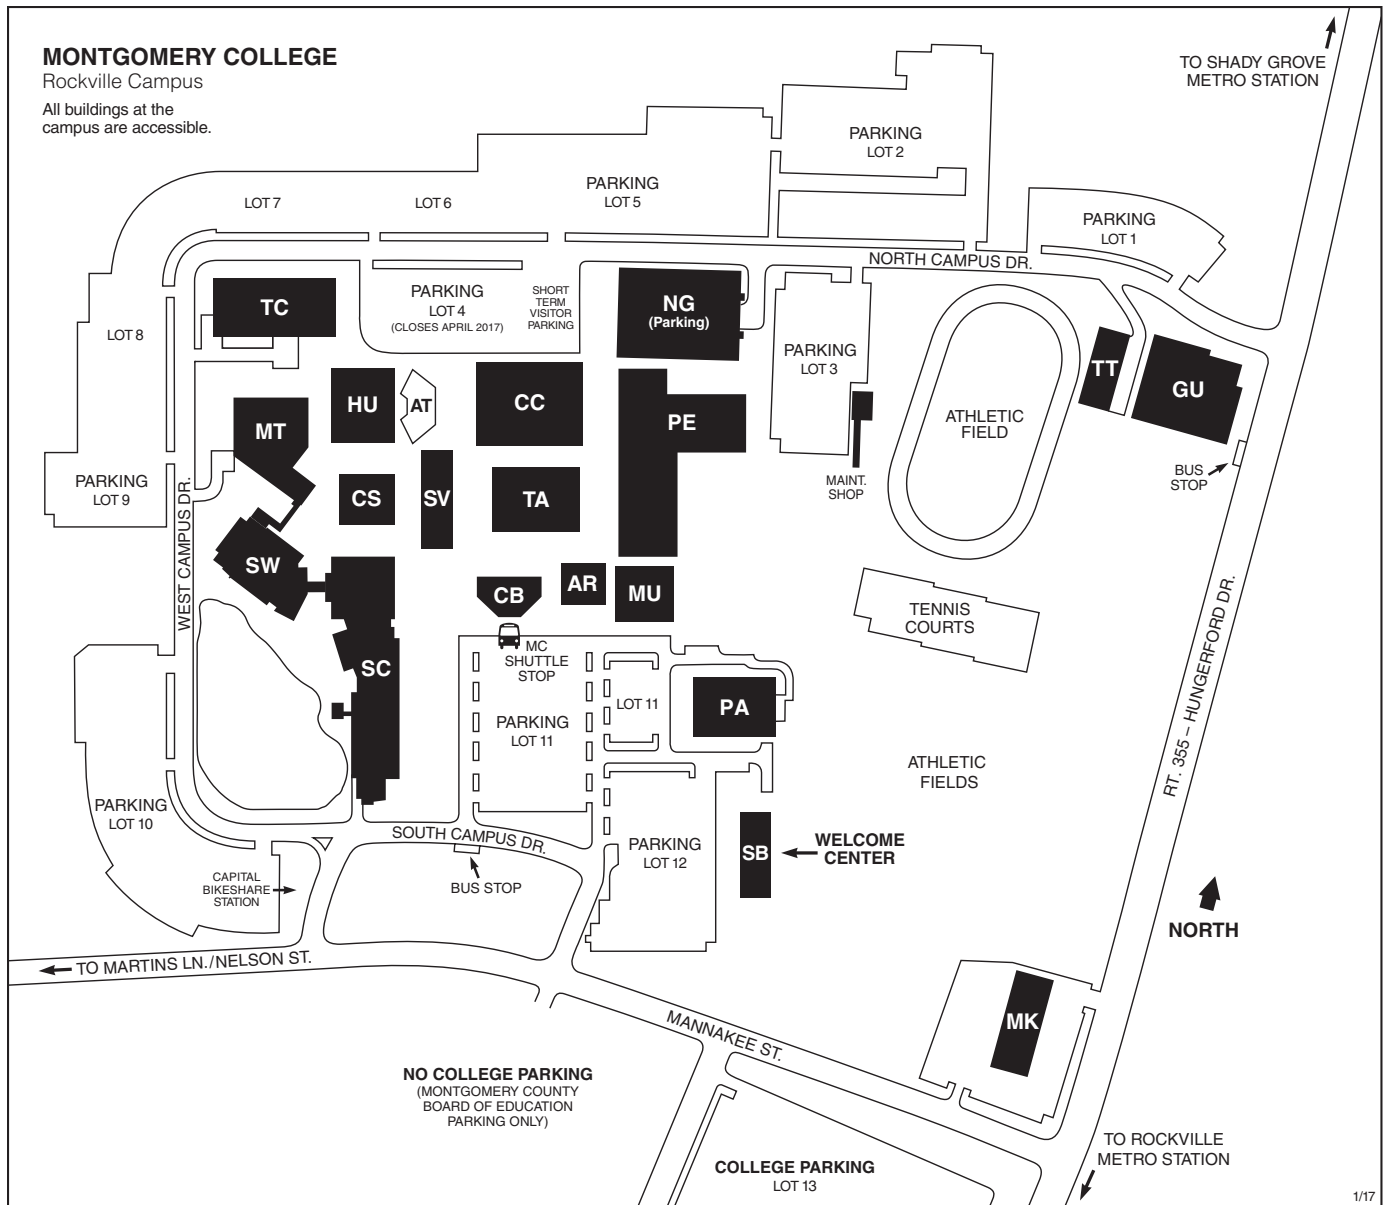

MONTGOMERY COLLEGE

Rockville Campus

Rockville Campus
51 Mannakee Street
Rockville, MD 20850
240-567-5000; TTY 301-294-9672
montgomerycollege.edu
For updates to campus maps, visit
montgomerycollege.edu/maps

Legend of Campus Buildings

(as of January 2017)

- | | |
|---|--|
| <ul style="list-style-type: none"> AR Paul Peck Art Building AT Amphitheatre CB Counseling and Advising Building
▪ Public Safety Office CC Campus Center
▪ Bookstore
▪ Cafeteria
▪ Student Life Office
▪ Workforce Development & Continuing Education Office (WD&CE) CS Computer Science Building GU Homer S. Gudelsky Institute for Technical Education HU Humanities Building MK Mannakee Building
▪ Central Services | <ul style="list-style-type: none"> MT Gordon and Marilyn Macklin Tower
▪ Library MU Music Building NG North Garage (parking) PA Robert E. Parilla Performing Arts Center PE Physical Education Center SB South Campus Instruction Building
▪ Welcome Center SC Science Center SV Student Services Building
▪ Enrollment Services
▪ Financial Aid Office SW Science Center West TA Theatre Arts Building TC Technical Center TT Interim Technical Training Center |
|---|--|

Note: Parking Lot 4 closes April 2017.